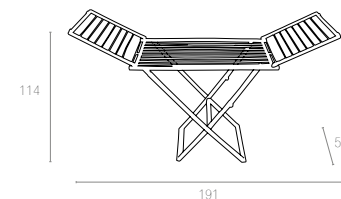

098 HANIMELI

Polypropylene gains harmony wherever it is used, due to the high quality it includes and because of having the strength even when used under hard weather conditions. UV resistant.