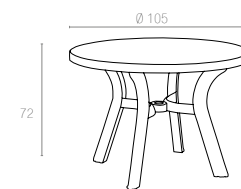

185 80x140cm

The table is an rectangular. With an extra hookup equipment the table better stability. Easy to clean with quick and straight-forward assembly.

187 80x140cm

80x140 cm oval table. The legs have slightly cornered design for better stability. It has a hole in the middle for an umbrella.

165 80x80cm

80x80 cm square table. The legs have slightly cornered design for better stability. It has a hole in the middle for an umbrella.

125 Ø 90cm

90 cm round table. The legs have slightly cornered design for better stability. It has a hole in the middle for an umbrella.

112 Ø 65cm | 118 Ø 75cm

190 Ø 80cm | 200 90x90cm

194 60x100cm

196 70x120cm

204 80x140cm

The table is a round and centre pedestal table. It is a smooth top and a centre hole for parasol. Easy to clean with quick and straight-forward assembly.