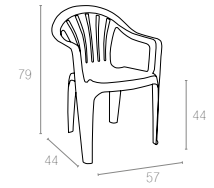

010 MANOLYA

Manolya armchair features young styling comfortable armchair with a backrest. It is particular design makes it flexible and offers maximum comfort.