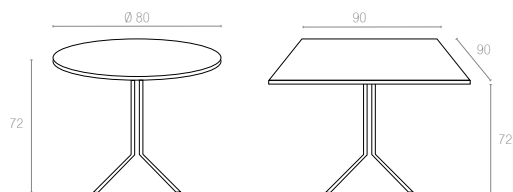

125

Ø 90cm

90 cm round table. The legs have slightly cornered design for better stability. It has a hole in the middle for an umbrella.

146 TRUVA

Ø 105cm

Truva has a round shape. It is supported by four tubular legs, which are equipped with non-skid feet.

146 D TRUVA

Ø 105cm

Truva has a round shape. It is supported by four tubular legs, which are equipped with non-skid feet. Truva decoration reflecting the colour and shape of wood.

112

Ø 65cm

The table is a round and centre pedestal table. It is a smooth top and a centre hole for parasol. Easy to clean with quick and straight-forward assembly.

118

Ø 75cm

The table is a round and centre pedestal table. It is a smooth top and a centre hole for parasol. Easy to clean with quick and straight-forward assembly.

190

Ø 80cm

200

90x90cm

Polypropylene table top with painted foldable steel legs, gains harmony wherever it is used, due to the high quality it includes and also having the strength even when used under hard weather conditions. UV resistant, anti slippery rubber.

194 / 196 / 204
60x100cm / 70x120cm / 80x140cm

Polypropylene table top with painted foldable steel legs, gains harmony wherever it is used, due to the high quality it includes and also having the strength even when used under hard weather conditions. UV resistant, anti slippery rubber.