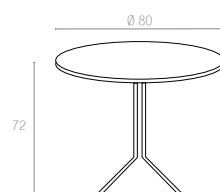

112 Ø 65cm | 118 Ø 75cm

190 Ø 80cm | 200 90x90cm

194 60x100cm

196 70x120cm

204 80x140cm

The table is a round and centre pedestal table. It is a smooth top and a centre hole for parasol. Easy to clean with quick and straight-forward assembly.

Polypropylene table top with painted foldable steel legs, gains harmony wherever it is used, due to the high quality it includes and also having the strength even when used under hard weather conditions. UV resistant, anti slippery rubber.

Polypropylene table top with painted foldable steel legs, gains harmony wherever it is used, due to the high quality it includes and also having the strength even when used under hard weather conditions. UV resistant, anti slippery rubber.

112

118

190

200