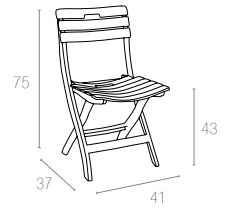

031 PASA HASIRLI

Pasa is a very comfortable 5 position adjustable folding armchair. It stands on tubular legs fitted with non-skid feet. It features soft and wrapping styling.

020 GUL

Gul features powerful design comfortable chair with a fit backrest. Its particular design makes it flexible, and offers maximum comfort and is stackable.

024 NERGIS

Nergis chair special design comfortable chair with an angular backrest. It has very strong body and is stackable.

027 ESTELLA

*Estella is economic choice for bistro chair.
Practical and functional Estella is stackable.*

022 NILUFER

*Nilufer is a folding chair without arms. It has been
carefully designed down to the smallest details.*

156 105x240/185cm

Extendible oval table with strong characteristics. The tabletop is composed of two pieces united with two metal tubes. It is offering a more flexible division of seating places. Manufactured in top quality pure resin, it is sunproof and weatherproof.