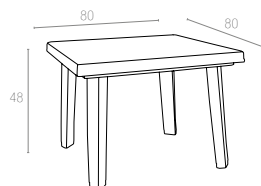

Tommy the children table. The four tubular legs can be packed away inside the table.

169

80x80cm

Square children table with adjustable feet.

EVO

Evo is a multipurpose drink trolley manufactured in resin and featuring distinct styling. It has two wheels. Featuring very careful details is high quality product of refined taste.