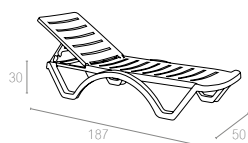

AQUA

Aqua is a sunlounge featuring young and dynamic styling, it is back reclines in five positions and has a protected feet. It also has two hidden wheels for easily carry. It is weatherproof and also stackable.