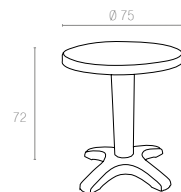

112 Ø 65cm | 118 Ø 75cm

190 Ø 80cm | 200 90x90cm

194 60x100cm

196 70x120cm

204 80x140cm

The table is a round and centre pedestal table. It is a smooth top and a centre hole for parasol. Easy to clean with quick and straight-forward assembly.

Polypropylene table top with painted foldable steel legs, gains harmony wherever it is used, due to the high quality it includes and also having the strength even when used under hard weather conditions. UV resistant, anti slippery rubber.

Polypropylene table top with painted foldable steel legs, gains harmony wherever it is used, due to the high quality it includes and also having the strength even when used under hard weather conditions. UV resistant, anti slippery rubber.

112

118

190

200