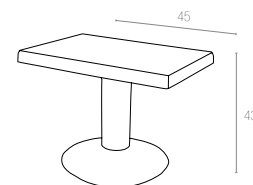

ZAMBAK

MENEKSE

210

Polypropylene gains harmony wherever it is used, due to the high quality it includes and also having the strength even when used under hard weather conditions. UV resistant.