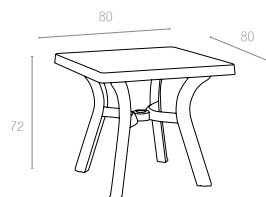

gradina

2014

187

80x140cm

80x140 cm oval table. The legs have slightly cornered design for better stability. It has a hole in the middle for an umbrella.

168 VIVA

80x80cm

Viva has a square shape. It is supported by four tubular legs, which are equipped with non-skid feet.

168 D VIVA

80x80cm

Viva has a square shape. It is supported by four tubular legs, which are equipped with non-skid feet. Viva decoration reflecting the colour and shape of wood.

165

80x80cm

80x80 cm square table. The legs have slightly cornered design for better stability. It has a hole in the middle for an umbrella.