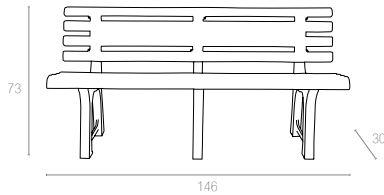

FLORA BANK

Polypropylene gains harmony wherever it is used, due to the high quality it includes and because of having the strength even when used under hard weather conditions. UV resistant.