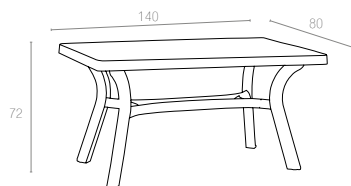

182 ROMA 80x140cm

Roma has a rectangular shape. It is supported by four tubular legs, which are equipped with non-skid feet.