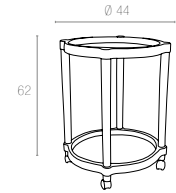

250 HAREKETLİ YUVARLAK SEHPA

Polypropylene gains harmony wherever it is used, due to the high quality it includes, being stackable and because of having the strength even when used under hard weather conditions. UV resistant.