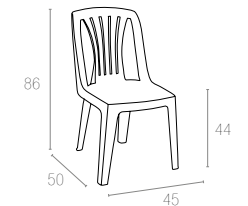

031 PASA HASIRLI

Pasa is a very comfortable 5 position adjustable folding armchair. It stands on tubular legs fitted with non-skid feet. It features soft and wrapping styling.

020 GUL

Gul features powerful design comfortable chair with a fit backrest. Its particular design makes it flexible, and offers maximum comfort and is stackable.

024 NERGIS

Nergis chair special design comfortable chair with an angular backrest. It has very strong body and is stackable.