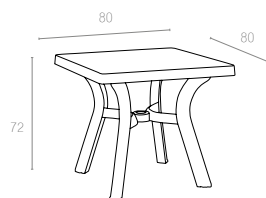

168 VIVA 80x80cm

Viva has a square shape. It is supported by four tubular legs, which are equipped with non-skid feet.