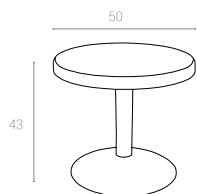

Polypropylene gains harmony wherever it is used, due to the high quality it includes and also having the strength even when used under hard weather conditions. UV resistant.