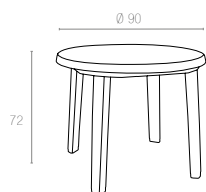

168 D VIVA

80x80cm

Viva has a square shape. It is supported by four tubular legs, which are equipped with non-skid feet. Viva decoration reflecting the colour and shape of wood.

165

80x80cm

80x80 cm square table. The legs have slightly cornered design for better stability. It has a hole in the middle for an umbrella.

125

Ø 90cm

90 cm round table. The legs have slightly cornered design for better stability. It has a hole in the middle for an umbrella.

146 TRUVA

Ø 105cm

Truva has a round shape. It is supported by four tubular legs, which are equipped with non-skid feet.

118

Ø 75cm

The table is a round and centre pedestal table. It is a smooth top and a centre hole for parasol. Easy to clean with quick and straight-forward assembly.

190

Ø 80cm

200

90x90cm

Polypropylene table top with painted foldable steel legs, gains harmony wherever it is used, due to the high quality it includes and also having the strength even when used under hard weather conditions. UV resistant, anti slippery rubber.