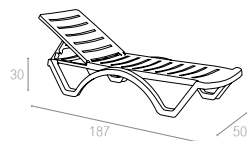

076 AQUA

Aqua is a sunlounger featuring young and dynamic styling, it is back reclines in five positions and has a protected feet. It also has two hidden wheels for easily carry. It is weatherproof and also stackable.