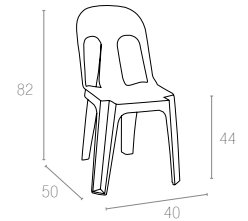

031 PASA HASIRLI

Pasa is a very comfortable 5 position adjustable folding armchair. It stands on tubular legs fitted with non-skid feet. It features soft and wrapping styling.

020 GUL

Gul features powerful design comfortable chair with a fit backrest. Its particular design makes it flexible, and offers maximum comfort and is stackable.