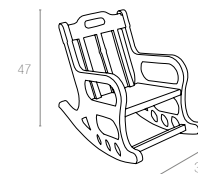

162 TOMMY 50x50cm

Tommy the children table. The four tubular legs can be packed away inside the table.

169 80x80cm

Square children table with adjustable foots.

050 FAVORI

Rocking baby chairs in three colours and UV resistance.