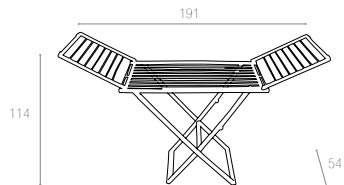

HANIMELI

Polypropylene gains harmony wherever it is used, due to the high quality it includes and because of having the strength even when used under hard weather conditions. UV resistant.