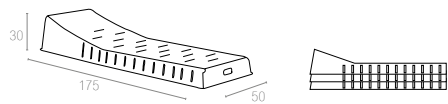

085 YAPRAK

Yaprak is the sunlounge designed to offer maximum comfort. It is weatherproof.