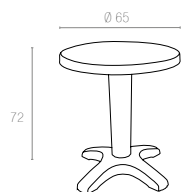

112 Ø 65cm | 118 Ø 75cm

190 Ø 80cm | 200 90x90cm

194 60x100cm

196 70x120cm

204 80x140cm

The table is a round and centre pedestal table. It is a smooth top and a centre hole for parasol. Easy to clean with quick and straight-forward assembly.

Polypropylene table top with painted foldable steel legs, gains harmony wherever it is used, due to the high quality it includes and also having the strength even when used under hard weather conditions. UV resistant, anti slippery rubber.

Polypropylene table top with painted foldable steel legs, gains harmony wherever it is used, due to the high quality it includes and also having the strength even when used under hard weather conditions. UV resistant, anti slippery rubber.

112

118

190

200