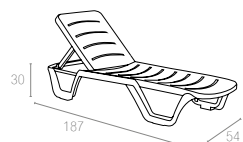

077 BAHAMA

Bahama sunlounger is perfect for taking the wait off. It is back reclines in five positions and has a protected feet. It also has two hidden wheels for easily carry. It is weatherproof and also stackable.