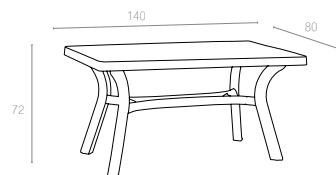

182 D ROMA 80x140cm

Roma has a rectangular shape. It is supported by four tubular legs, which are equipped with non-skid feet. Roma decoration reflecting the colour and shape of wood.