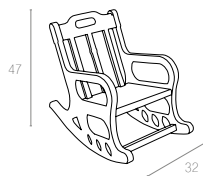

PANDA

APOLLO

Children armchairs strong and Cadmium free, features cartoon styling the maximum fun for childrens.

FAVORI

Rocking baby chairs in three colours and UV resistance.

TOMMY

50x50cm

Small
Yellow

Tommy the children table. The four tubular legs can be packed away inside the table.

169

80x80cm

Square children table with adjustable feet.

EVO

Evo is a multipurpose drink trolley manufactured in resin and featuring distinct styling. It has two wheels. Featuring very careful details is high quality product of refined taste.