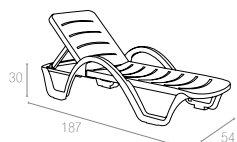

HAVANA

Havana is the sunlounge perfect combination of stylish and durable. It back reclines in five positions. It also has two hidden wheels for easy transport. It is weatherproof and also stackable.