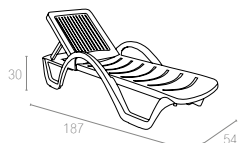

HAWAII

Hawaii is the sunlounger perfect combination of stylish and durable. As it has a wide back that is adjustable in five positions. It also has two hidden wheels for easy transport. It is weatherproof and also stackable. Designed to enhance any setting, it is a prestigious and stylish with a horizontal decoration on the back.