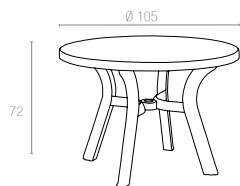

125

Ø 90cm

90 cm round table. The legs have slightly cornered design for better stability. It has a hole in the middle for an umbrella.

146 TRUVA

Ø 105cm

Truva has a round shape. It is supported by four tubular legs, which are equipped with non-skid feet.

146 D TRUVA

Ø 105cm

Truva has a round shape. It is supported by four tubular legs, which are equipped with non-skid feet. Truva decoration reflecting the colour and shape of wood.

112

Ø 65cm

The table is a round and centre pedestal table. It is a smooth top and a centre hole for parasol. Easy to clean with quick and straight-forward assembly.

118

Ø 75cm

The table is a round and centre pedestal table. It is a smooth top and a centre hole for parasol. Easy to clean with quick and straight-forward assembly.

190

Ø 80cm

200

90x90cm

Polypropylene table top with painted foldable steel legs, gains harmony wherever it is used, due to the high quality it includes and also having the strength even when used under hard weather conditions. UV resistant, anti slippery rubber.