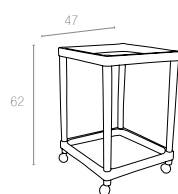

Polypropylene gains harmony wherever it is used, due to the high quality it includes and also having the strength even when used under hard weather conditions. UV resistant.