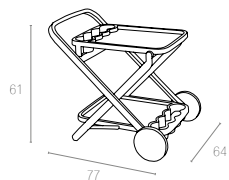

Tommy the children table. The four tubular legs can be packed away inside the table.

169

80x80cm

Square children table with adjustable feet.

EVO

Evo is a multipurpose drink trolley manufactured in resin and featuring distinct styling. It has two wheels. Featuring very careful details is high quality product of refined taste.