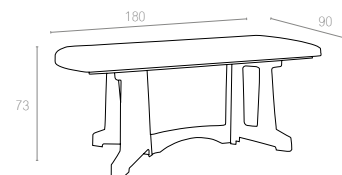

158 D 90x180cm

The table top is flat and smooth to make cleaning easier. It also has a central hole for parasols. The table can be completely dismantled and its parts can be hooked under the top for storage. It is available in various colours and decorations, to fit any type of settings.