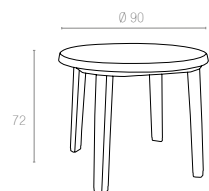

185 80x140cm

The table is an rectangular. With an extra hookup equipment the table better stability. Easy to clean with quick and straight-forward assembly.

187 80x140cm

80x140 cm oval table. The legs have slightly cornered design for better stability. It has a hole in the middle for an umbrella.

165 80x80cm

80x80 cm square table. The legs have slightly cornered design for better stability. It has a hole in the middle for an umbrella.

125 Ø 90cm

90 cm round table. The legs have slightly cornered design for better stability. It has a hole in the middle for an umbrella.