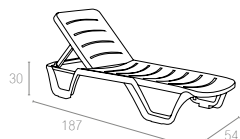

BAHAMA

Bahama sunlounger is perfect for taking the wait off. It is back reclines in five positions and has a protected feet. It also has two hidden wheels for easily carry. It is weatherproof and also stackable.