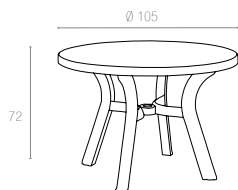

125

Ø 90cm

90 cm round table. The legs have slightly cornered design for better stability. It has a hole in the middle for an umbrella.

146 TRUVA

Ø 105cm

Truva has a round shape. It is supported by four tubular legs, which are equipped with non-skid feet.

146 D TRUVA

Ø 105cm

Truva has a round shape. It is supported by four tubular legs, which are equipped with non-skid feet. Truva decoration reflecting the colour and shape of wood.

112

Ø 65cm

The table is a round and centre pedestal table. It is a smooth top and a centre hole for parasol. Easy to clean with quick and straight-forward assembly.

118

Ø 75cm

The table is a round and centre pedestal table. It is a smooth top and a centre hole for parasol. Easy to clean with quick and straight-forward assembly.

190

Ø 80cm

200

90x90cm

Polypropylene table top with painted foldable steel legs, gains harmony wherever it is used, due to the high quality it includes and also having the strength even when used under hard weather conditions. UV resistant, anti slippery rubber.