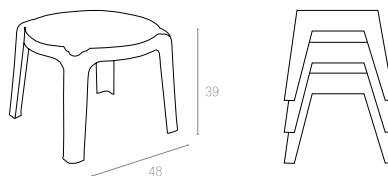

ZAMBAK

MENEKSE

210

Polypropylene gains harmony wherever it is used, due to the high quality it includes and also having the strength even when used under hard weather conditions. UV resistant.