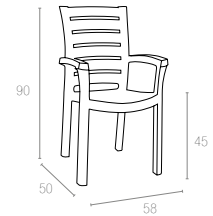

015 MALIBU

Malibu armchair features refinement and a design carefully prepared down to the smallest detail. The vertical backrest and enhances this splendid armchair. Practical and functional it has non-skid rubber caps, tubular legs and is stackable.

016 MARINA

Marina armchair features refinement and a design carefully prepared down to the smallest detail. The horizontal backrest and enhances this splendid armchair. Practical and functional it has non-skid rubber caps, tubular legs and is stackable.

017 MAKI

Maki armchair features refinement and a design carefully prepared down to the smallest detail. The braid backrest and enhances this splendid armchair. Practical and functional it has non-skid rubber caps, tubular legs and is stackable.