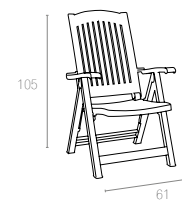

006 SAMBA

Samba armchair features young styling with it is back for best fits, the unique and maximum comfort for your garden life.

030 PASA

Pasa is a very comfortable 5 position adjustable folding armchair. It stands on tubular legs fitted with non-skid feet. It features soft and wrapping styling.