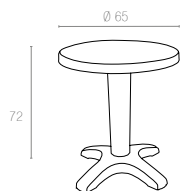

168 D VIVA

80x80cm

Viva has a square shape. It is supported by four tubular legs, which are equipped with non-skid feet. Viva decoration reflecting the colour and shape of wood.

165

80x80cm

80x80 cm square table. The legs have slightly cornered design for better stability. It has a hole in the middle for an umbrella.

125

Ø 90cm

90 cm round table. The legs have slightly cornered design for better stability. It has a hole in the middle for an umbrella.

146 TRUVA

Ø 105cm

Truva has a round shape. It is supported by four tubular legs, which are equipped with non-skid feet.

146 D TRUVA

Ø 105cm

Truva has a round shape. It is supported by four tubular legs, which are equipped with non-skid feet. Truva decoration reflecting the colour and shape of wood.

112

Ø 65cm

The table is a round and centre pedestal table. It is a smooth top and a centre hole for parasol. Easy to clean with quick and straight-forward assembly.

118

Ø 75cm

The table is a round and centre pedestal table. It is a smooth top and a centre hole for parasol. Easy to clean with quick and straight-forward assembly.

190

Ø 80cm

200

90x90cm

Polypropylene table top with painted foldable steel legs, gains harmony wherever it is used, due to the high quality it includes and also having the strength even when used under hard weather conditions. UV resistant, anti slippery rubber.