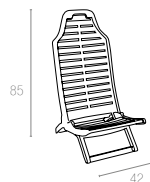

076 AQUA

Aqua is a sunlounger featuring young and dynamic styling, it is back reclines in five positions and has a protected feet. It also has two hidden wheels for easily carry. It is weatherproof and also stackable.

080 GARDENYA

Gardenya is the sunlounger designed to offer maximum comfort, as it has a wide back that is adjustable in five positions. It also has two wheels for easily carry. It is weatherproof.

085 YAPRAK

Yaprak is the sunlounge designed to offer maximum comfort. It is weatherproof.

088 ACELYA

Acelya is a foldable without arms. It has been carefully designed down to do smallest details, to guarantee sturdiness and practicality.