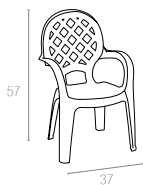

APOLLO

Children armchairs strong and Cadmium free, features cartoon styling the maximum fun for childrens.