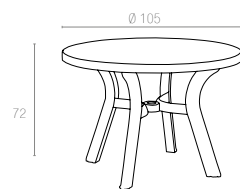

146 TRUVA Ø 105cm

Truva has a round shape. It is supported by four tubular legs, which are equipped with non-skid feet.