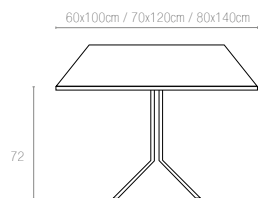

194 / 196 / 204
60x100cm / 70x120cm / 80x140cm

Polypropylene table top with painted foldable steel legs, gains harmony wherever it is used, due to the high quality it includes and also having the strength even when used under hard weather conditions. UV resistant, anti slippery rubber.