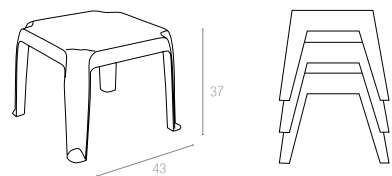

ZAMBAK

MENEKSE

210

Polypropylene gains harmony wherever it is used, due to the high quality it includes and also having the strength even when used under hard weather conditions. UV resistant.