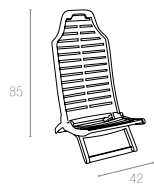

ACELYA

Bayaz
1978

Acela is a foldable without arms. It has been carefully designed down to do smallest details, to guarantee sturdiness and practicality.