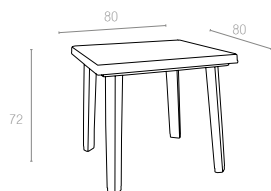

168 D VIVA

80x80cm

Viva has a square shape. It is supported by four tubular legs, which are equipped with non-skid feet. Viva decoration reflecting the colour and shape of wood.

165

80x80cm

80x80 cm square table. The legs have slightly cornered design for better stability. It has a hole in the middle for an umbrella.

125

Ø 90cm

90 cm round table. The legs have slightly cornered design for better stability. It has a hole in the middle for an umbrella.

146 TRUVA

Ø 105cm

Truva has a round shape. It is supported by four tubular legs, which are equipped with non-skid feet.