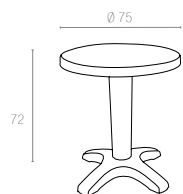

168 D VIVA

80x80cm

Viva has a square shape. It is supported by four tubular legs, which are equipped with non-skid feet. Viva decoration reflecting the colour and shape of wood.

165

80x80cm

80x80 cm square table. The legs have slightly cornered design for better stability. It has a hole in the middle for an umbrella.

125

Ø 90cm

90 cm round table. The legs have slightly cornered design for better stability. It has a hole in the middle for an umbrella.

146 TRUVA

Ø 105cm

Truva has a round shape. It is supported by four tubular legs, which are equipped with non-skid feet.

146 D TRUVA

Ø 105cm

Truva has a round shape. It is supported by four tubular legs, which are equipped with non-skid feet. Truva decoration reflecting the colour and shape of wood.

112

Ø 65cm

The table is a round and centre pedestal table. It is a smooth top and a centre hole for parasol. Easy to clean with quick and straight-forward assembly.

118

Ø 75cm

The table is a round and centre pedestal table. It is a smooth top and a centre hole for parasol. Easy to clean with quick and straight-forward assembly.

190

Ø 80cm

200

90x90cm

Polypropylene table top with painted foldable steel legs, gains harmony wherever it is used, due to the high quality it includes and also having the strength even when used under hard weather conditions. UV resistant, anti slippery rubber.