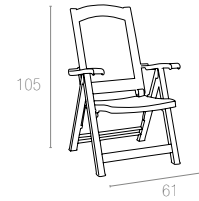

031 PASA HASIRLI

Pasa is a very comfortable 5 position adjustable folding armchair. It stands on tubular legs fitted with non-skid feet. It features soft and wrapping styling.

020 GUL

Gul features powerful design comfortable chair with a fit backrest. Its particular design makes it flexible, and offers maximum comfort and is stackable.

024 NERGIS

Nergis chair special design comfortable chair with an angular backrest. It has very strong body and is stackable.