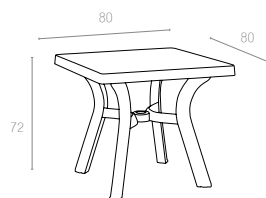

175 60x100cm

The table is a rectangular. With an extra hookup equipment the table better stability. Easy to clean with quick and straight-forward assembly.

180 70x120cm

The table is an rectangular. With an extra hookup equipment the table better stability. Easy to clean with quick and straight-forward assembly.

185 80x140cm

The table is an rectangular. With an extra hookup equipment the table better stability. Easy to clean with quick and straight-forward assembly.

187 80x140cm

80x140 cm oval table. The legs have slightly cornered design for better stability. It has a hole in the middle for an umbrella.

165 80x80cm

80x80 cm square table. The legs have slightly cornered design for better stability. It has a hole in the middle for an umbrella.

125 Ø 90cm

90 cm round table. The legs have slightly cornered design for better stability. It has a hole in the middle for an umbrella.