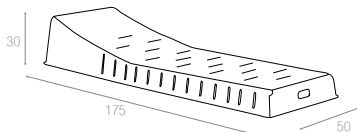

YAPRAK

Yaprak is the sunlounge designed to offer maximum comfort. It is weatherproof.