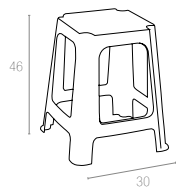

060 ZEUS

Polypropylene gains harmony wherever it is used, due to the high quality it includes, being stackable and because of having the strength even when used under hard weather conditions. UV resistant.