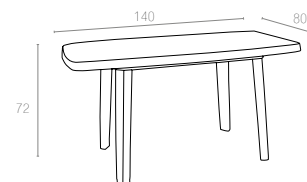

175 60x100cm

The table is a rectangular. With an extra hookup equipment the table better stability. Easy to clean with quick and straight-forward assembly.

180 70x120cm

The table is an rectangular. With an extra hookup equipment the table better stability. Easy to clean with quick and straight-forward assembly.

185 80x140cm

The table is an rectangular. With an extra hookup equipment the table better stability. Easy to clean with quick and straight-forward assembly.

187 80x140cm

80x140 cm oval table. The legs have slightly cornered design for better stability. It has a hole in the middle for an umbrella.