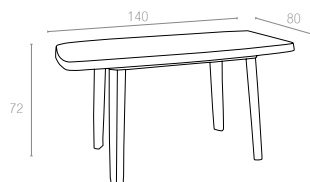

gradina

2014

187

80x140cm

80x140 cm oval table. The legs have slightly cornered design for better stability. It has a hole in the middle for an umbrella.

168 VIVA

80x80cm

Viva has a square shape. It is supported by four tubular legs, which are equipped with non-skid feet.

168 D VIVA

80x80cm

Viva has a square shape. It is supported by four tubular legs, which are equipped with non-skid feet. Viva decoration reflecting the colour and shape of wood.

165

80x80cm

80x80 cm square table. The legs have slightly cornered design for better stability. It has a hole in the middle for an umbrella.

125

Ø 90cm

90 cm round table. The legs have slightly cornered design for better stability. It has a hole in the middle for an umbrella.

146 TRUVA

Ø 105cm

Truva has a round shape. It is supported by four tubular legs, which are equipped with non-skid feet.

118

Ø 75cm

The table is a round and centre pedestal table. It is a smooth top and a centre hole for parasol. Easy to clean with quick and straight-forward assembly.

190

Ø 80cm

200

90x90cm

Polypropylene table top with painted foldable steel legs, gains harmony wherever it is used, due to the high quality it includes and also having the strength even when used under hard weather conditions. UV resistant, anti slippery rubber.