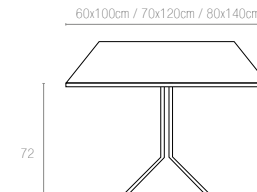

112 Ø 65cm | 118 Ø 75cm

190 Ø 80cm | 200 90x90cm

194 60x100cm

196 70x120cm

204 80x140cm

The table is a round and centre pedestal table. It is a smooth top and a centre hole for parasol. Easy to clean with quick and straight-forward assembly.

Polypropylene table top with painted foldable steel legs, gains harmony wherever it is used, due to the high quality it includes and also having the strength even when used under hard weather conditions. UV resistant, anti slippery rubber.

Polypropylene table top with painted foldable steel legs, gains harmony wherever it is used, due to the high quality it includes and also having the strength even when used under hard weather conditions. UV resistant, anti slippery rubber.

112

118

190

200