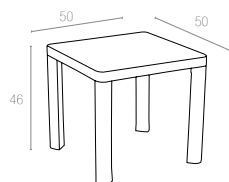

Tommy the children table. The four tubular legs can be packed away inside the table.

169

80x80cm

Square children table with adjustable feet.

EVO

Evo is a multipurpose drink trolley manufactured in resin and featuring distinct styling. It has two wheels. Featuring very careful details is high quality product of refined taste.