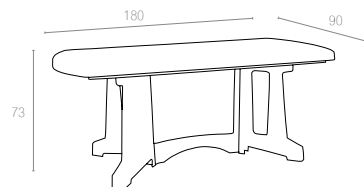

158 90x180cm

The table top is flat and smooth to make cleaning easier. It also has a central hole for parasols. The table can be completely dismantled and its parts can be hooked under the top for storage. It is available in various colours and decorations, to fit any type of settings.