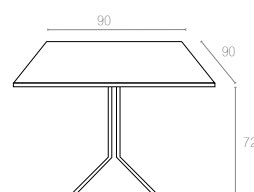

112 Ø 65cm | 118 Ø 75cm

190 Ø 80cm | 200 90x90cm

194 60x100cm

196 70x120cm

204 80x140cm

The table is a round and centre pedestal table. It is a smooth top and a centre hole for parasol. Easy to clean with quick and straight-forward assembly.

Polypropylene table top with painted foldable steel legs, gains harmony wherever it is used, due to the high quality it includes and also having the strength even when used under hard weather conditions. UV resistant, anti slippery rubber.

Polypropylene table top with painted foldable steel legs, gains harmony wherever it is used, due to the high quality it includes and also having the strength even when used under hard weather conditions. UV resistant, anti slippery rubber.

112

118

190

200