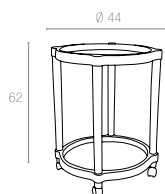

Polypropylene gains harmony wherever it is used, due to the high quality it includes and also having the strength even when used under hard weather conditions. UV resistant.