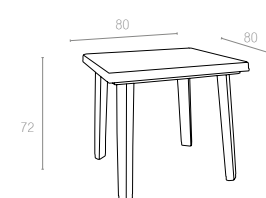

185 80x140cm

The table is an rectangular. With an extra hookup equipment the table better stability. Easy to clean with quick and straight-forward assembly.

187 80x140cm

80x140 cm oval table. The legs have slightly cornered design for better stability. It has a hole in the middle for an umbrella.

165 80x80cm

80x80 cm square table. The legs have slightly cornered design for better stability. It has a hole in the middle for an umbrella.

125 Ø 90cm

90 cm round table. The legs have slightly cornered design for better stability. It has a hole in the middle for an umbrella.