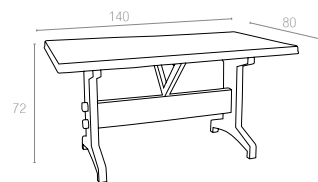

175 60x100cm

The table is a rectangular. With an extra hookup equipment the table better stability. Easy to clean with quick and straight-forward assembly.

180 70x120cm

The table is an rectangular. With an extra hookup equipment the table better stability. Easy to clean with quick and straight-forward assembly.

185 80x140cm

The table is an rectangular. With an extra hookup equipment the table better stability. Easy to clean with quick and straight-forward assembly.

187 80x140cm

80x140 cm oval table. The legs have slightly cornered design for better stability. It has a hole in the middle for an umbrella.