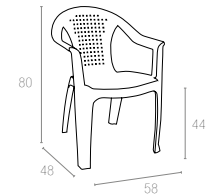

008 PALMIYE

Palmiye is a comfortable and sturdy armchair with a low backrest. It is particular design makes it flexible and offers maximum stability.