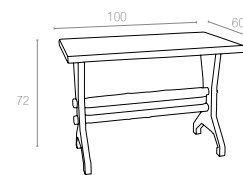

175 60x100cm

The table is a rectangular. With an extra hookup equipment the table better stability. Easy to clean with quick and straight-forward assembly.