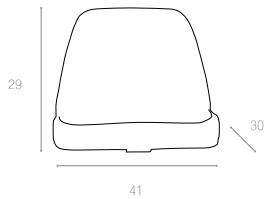

ARENA-2

Arena-2 Stadium Seat is one of our special product for stadiums and other sport areas. It has orthopedic sitting design and it does not accumulate water and easy cleaning.